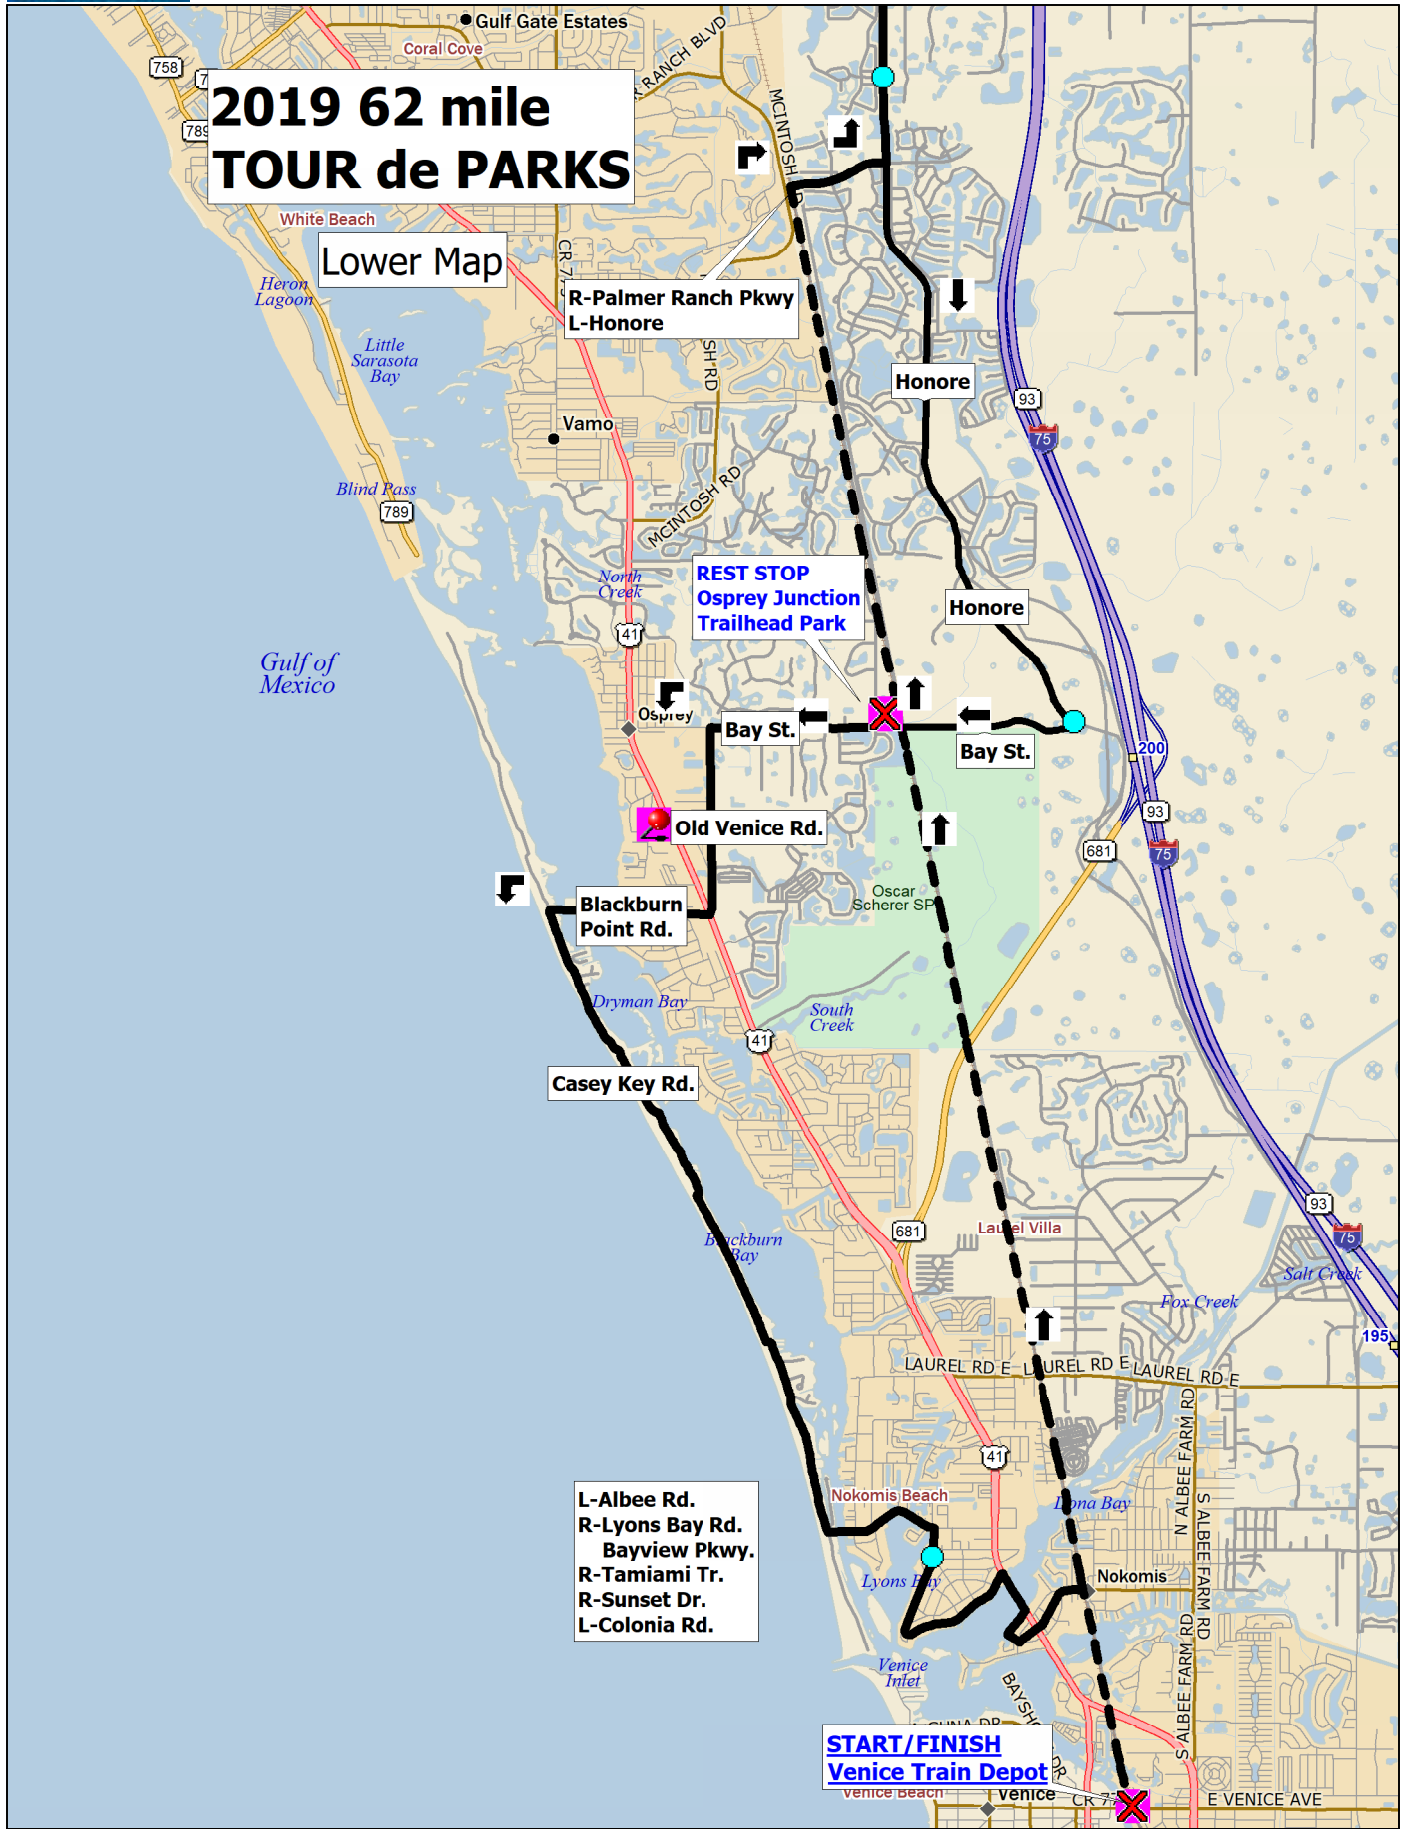

2019 62 mile TOUR de PARKS

Lower Map

R-Palmer Ranch Pkwy
L-Honore

REST STOP
Osprey Junction
Trailhead Park

Bay St.

Old Venice Rd.

Blackburn
Point Rd.

Casey Key Rd.

L-Albee Rd.
R-Lyons Bay Rd.
Bayview Pkwy.
R-Tamiami Tr.
R-Sunset Dr.
L-Colonia Rd.

START/FINISH
Venice Train Depot

Data use subject to license.

© DeLorme. DeLorme Street Atlas USA® 2015.

www.delorme.com

1" = 1.18 mi Data Zoom 11-4